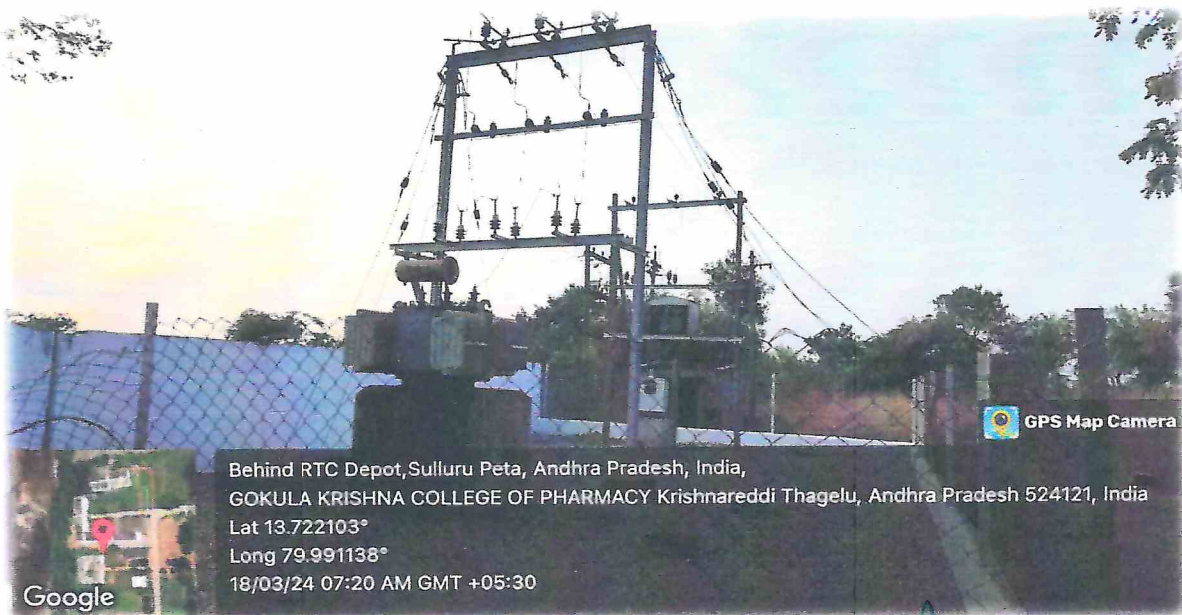

125 KVA GENRATOR

Pavan
Dr. BALAGANI PAVAN KUMAR
M. Pharm., Ph.D., FIC, FBSS, FAGE, FICCP, MISTE
PROFESSOR & PRINCIPAL
GOKULA KRISHNA COLLEGE OF PHARMACY
SULLURPET, TIRUPATI Dt. A.P - 524121