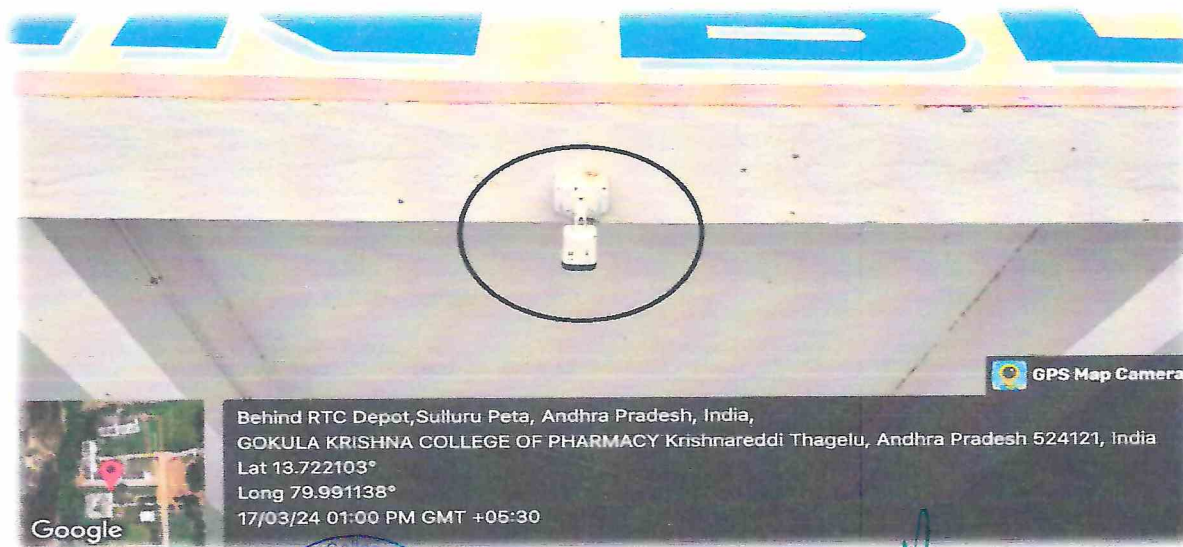

Mobile : 9948990116

E-Mail : gkcp@rediffmail.com

website: www.gkcp.edu.in

**24 HOURS THE GKCP COLLEGE WILL BE UNDER THE TOTAL 56 C C CAMERAS  
SERVIVELANCE MONITORING**

**MAIN GATE CC SERVIVELANCE**

**ADMIN BLOCK CC SERVIVELANCE**