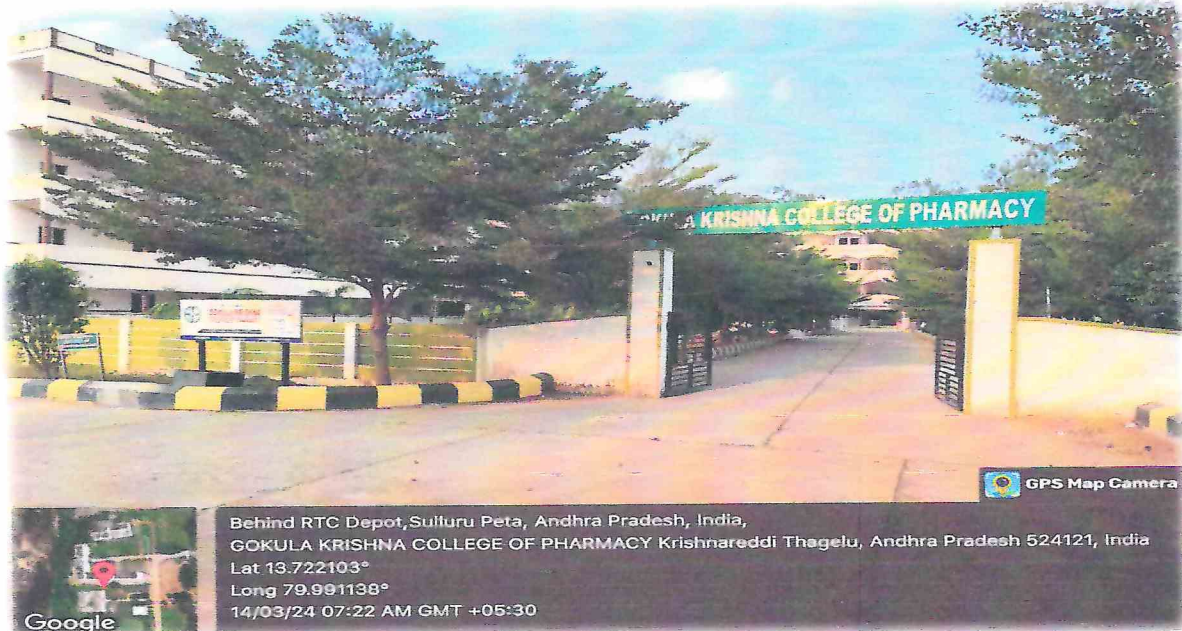

GOKULA KRISHNA COLLEGE OF PHARMACY

Approved by PCI-New Delhi, Government of AP & Affiliated to JNTUA

An ISO 9001:2015 Certified Institution

Behind RTC Depot, Sullurupeta, Tirupati Dist, A.P, INDIA - 524121

Mobile : 9948990116

E-Mail : gkcp@rediffmail.com

website: www.gkcp.edu.in