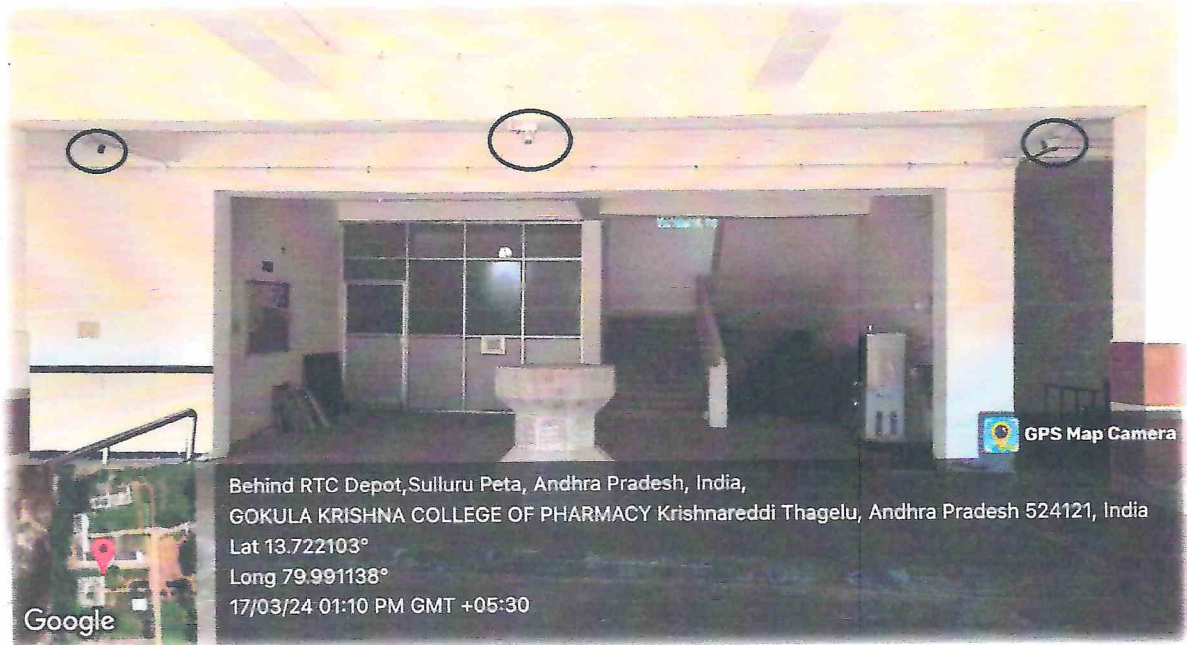

GOKULA KRISHNA COLLEGE OF PHARMACY

Approved by PCI-New Delhi, Government of AP & Affiliated to JNTUA

An ISO 9001:2015 Certified Institution

Behind RTC Depot, Sullurupeta, Tirupati Dist, A.P, INDIA - 524121

Mobile : 9948990116

E-Mail : gkcpsp@rediffmail.com

website: www.gkcp.edu.in

ADMIN BLOCK CC SERVIVELANCE